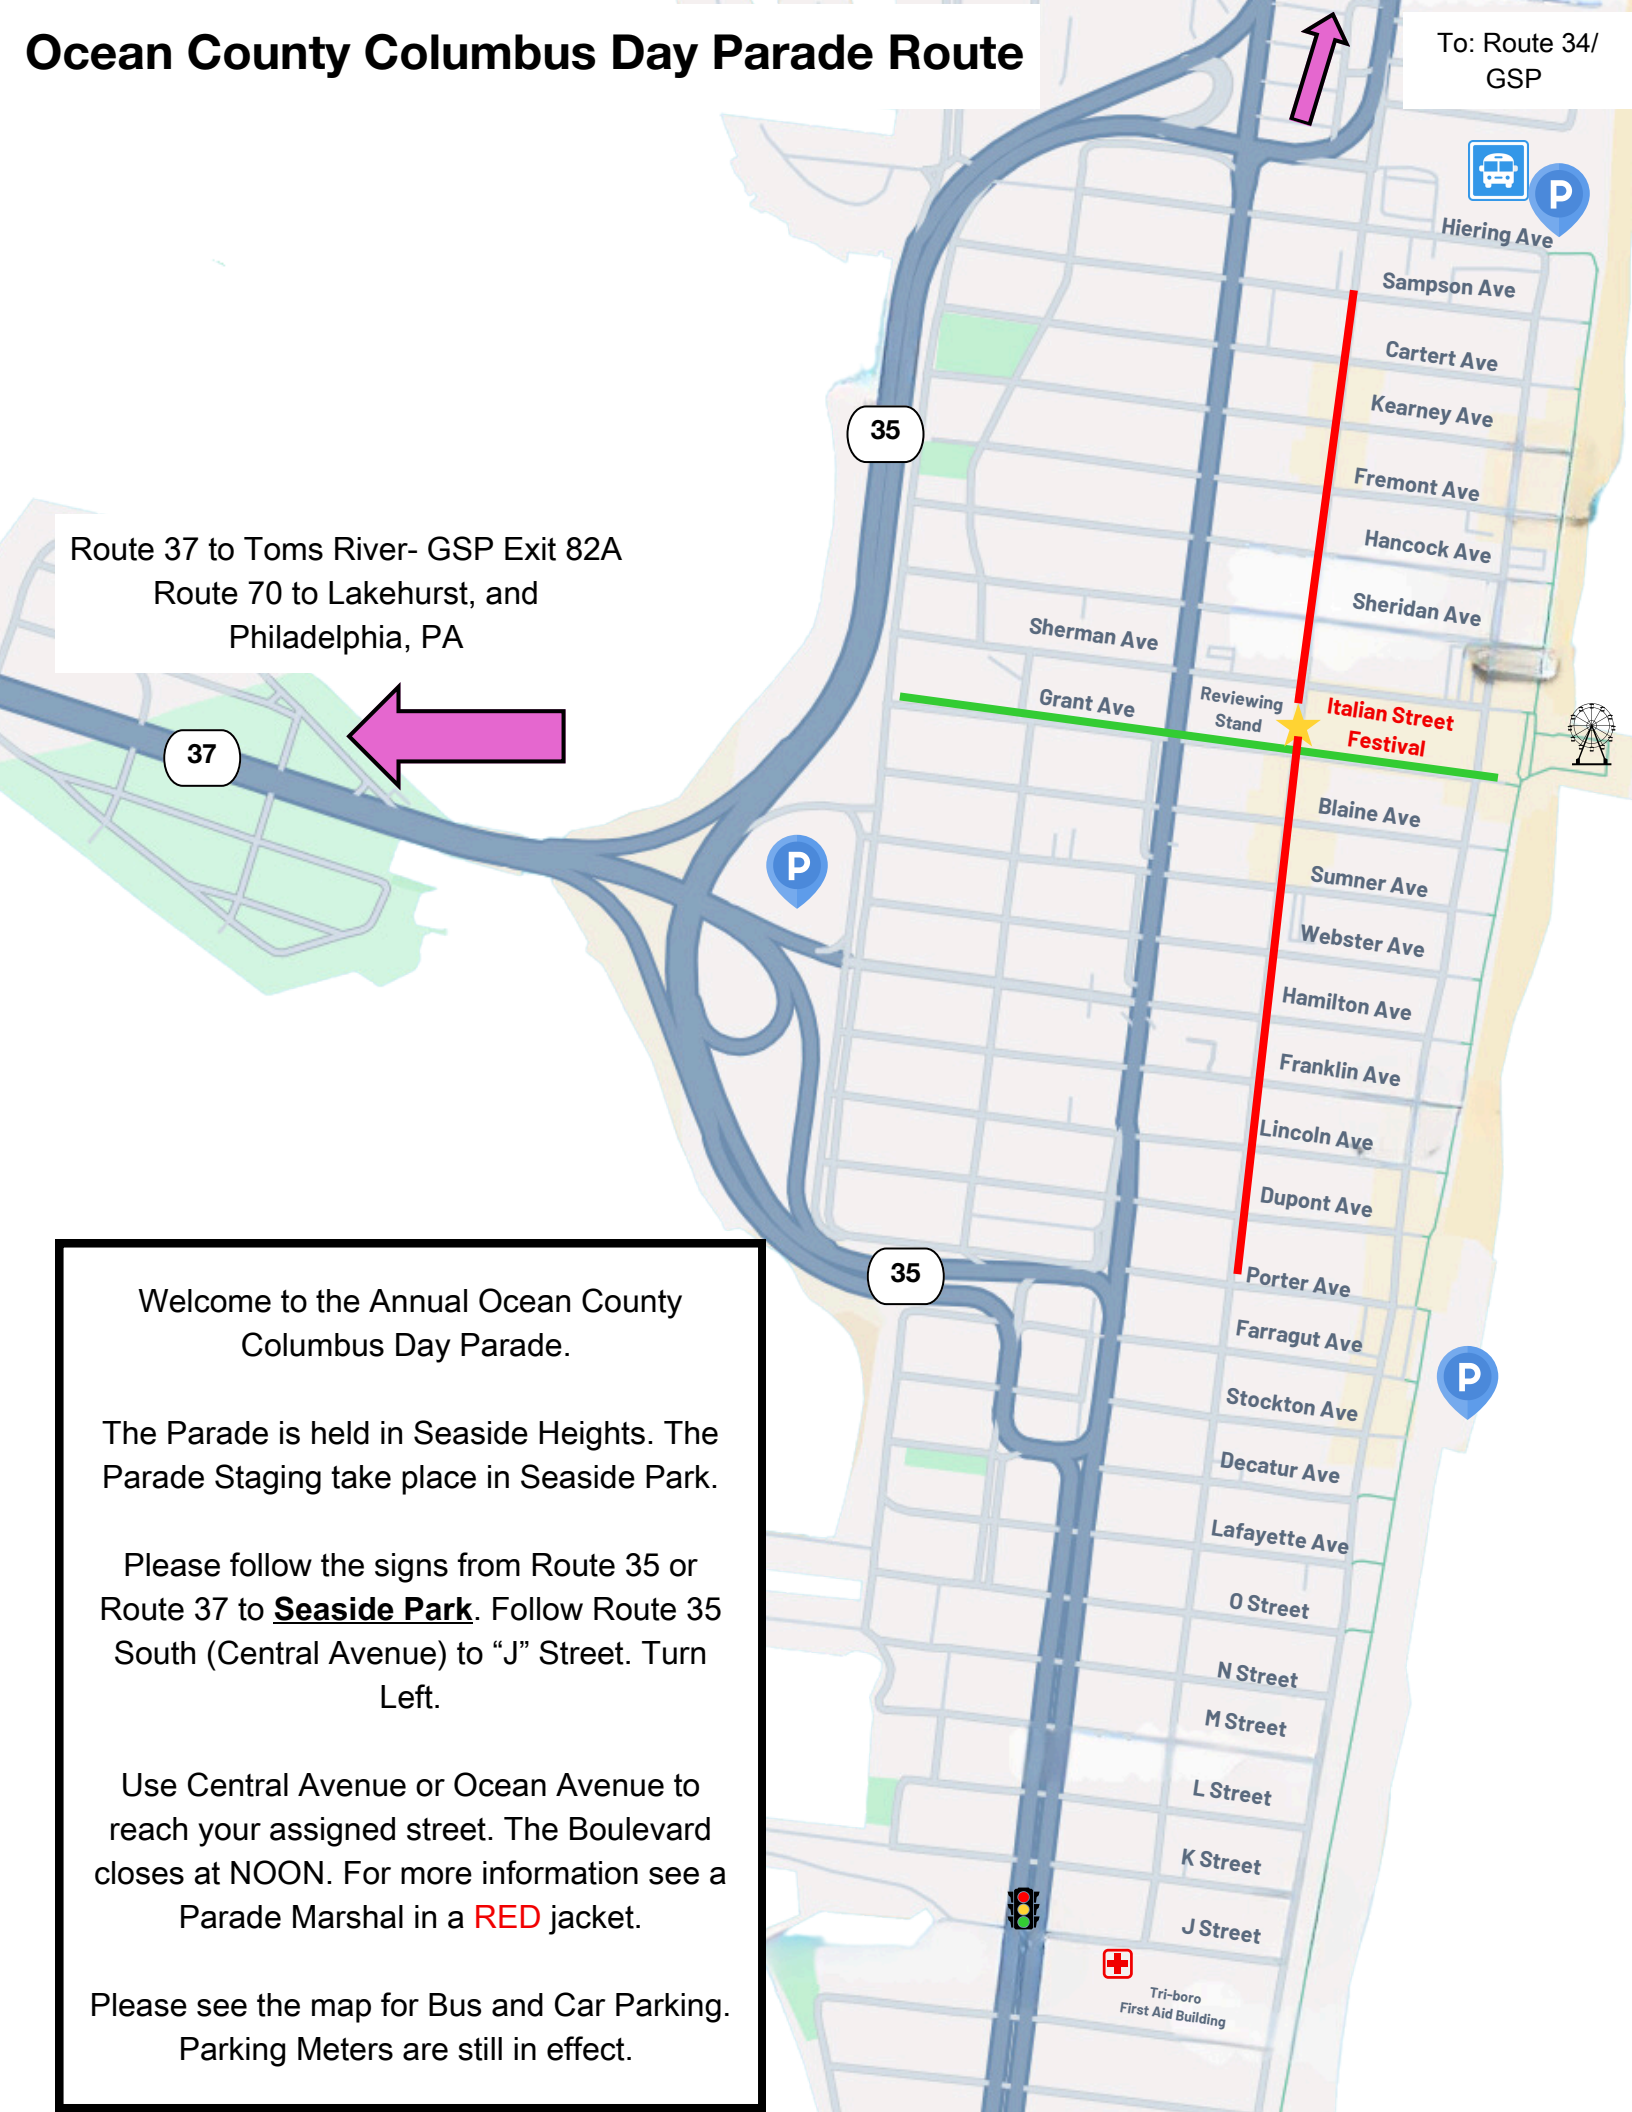

Ocean County Columbus Day Parade Route

To: Route 34/
GSP

Route 37 to Toms River- GSP Exit 82A
Route 70 to Lakehurst, and
Philadelphia, PA

Welcome to the Annual Ocean County Columbus Day Parade.

The Parade is held in Seaside Heights. The Parade Staging take place in Seaside Park.

Please follow the signs from Route 35 or Route 37 to **Seaside Park**. Follow Route 35 South (Central Avenue) to "J" Street. Turn Left.

Use Central Avenue or Ocean Avenue to reach your assigned street. The Boulevard closes at NOON. For more information see a Parade Marshal in a **RED** jacket.

Please see the map for Bus and Car Parking. Parking Meters are still in effect.